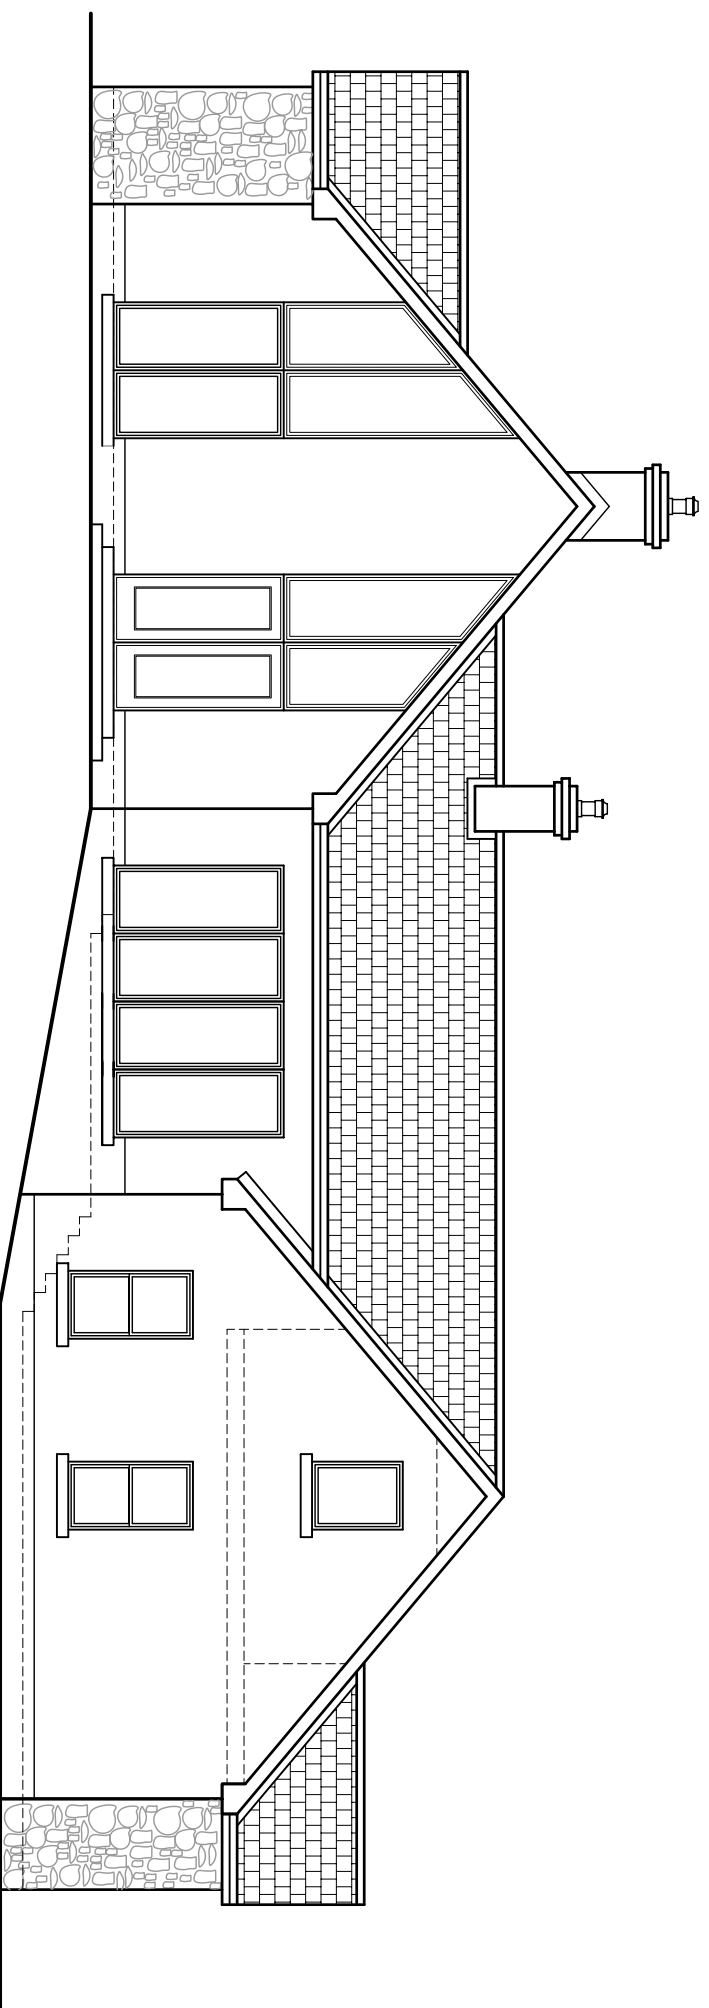

....front elevation

-external finishes
- roof**
BANGOR BLUE SLATES
 - walls**
K FINO OFF WHITE COLOUR
NATURAL STONE
 - windows**
BLACK UPVC DOUBLE GLAZED
 - fascia and soffits**
BLACK UPVC

....side elevation

revisions
a

....david haire
architectural design

46 avenue rd lurgan bt66 7bd
T: 36 344322 M: 07900 278696
email : info@davidhaire.co.uk

title
Proposed new dwelling and detached garage
GOM SW of 104 Ballyscoral rd dromore
for maldag developments

project
front elevation
side elevation

scale 1 : 100
date July 09
dwg 08-151-04